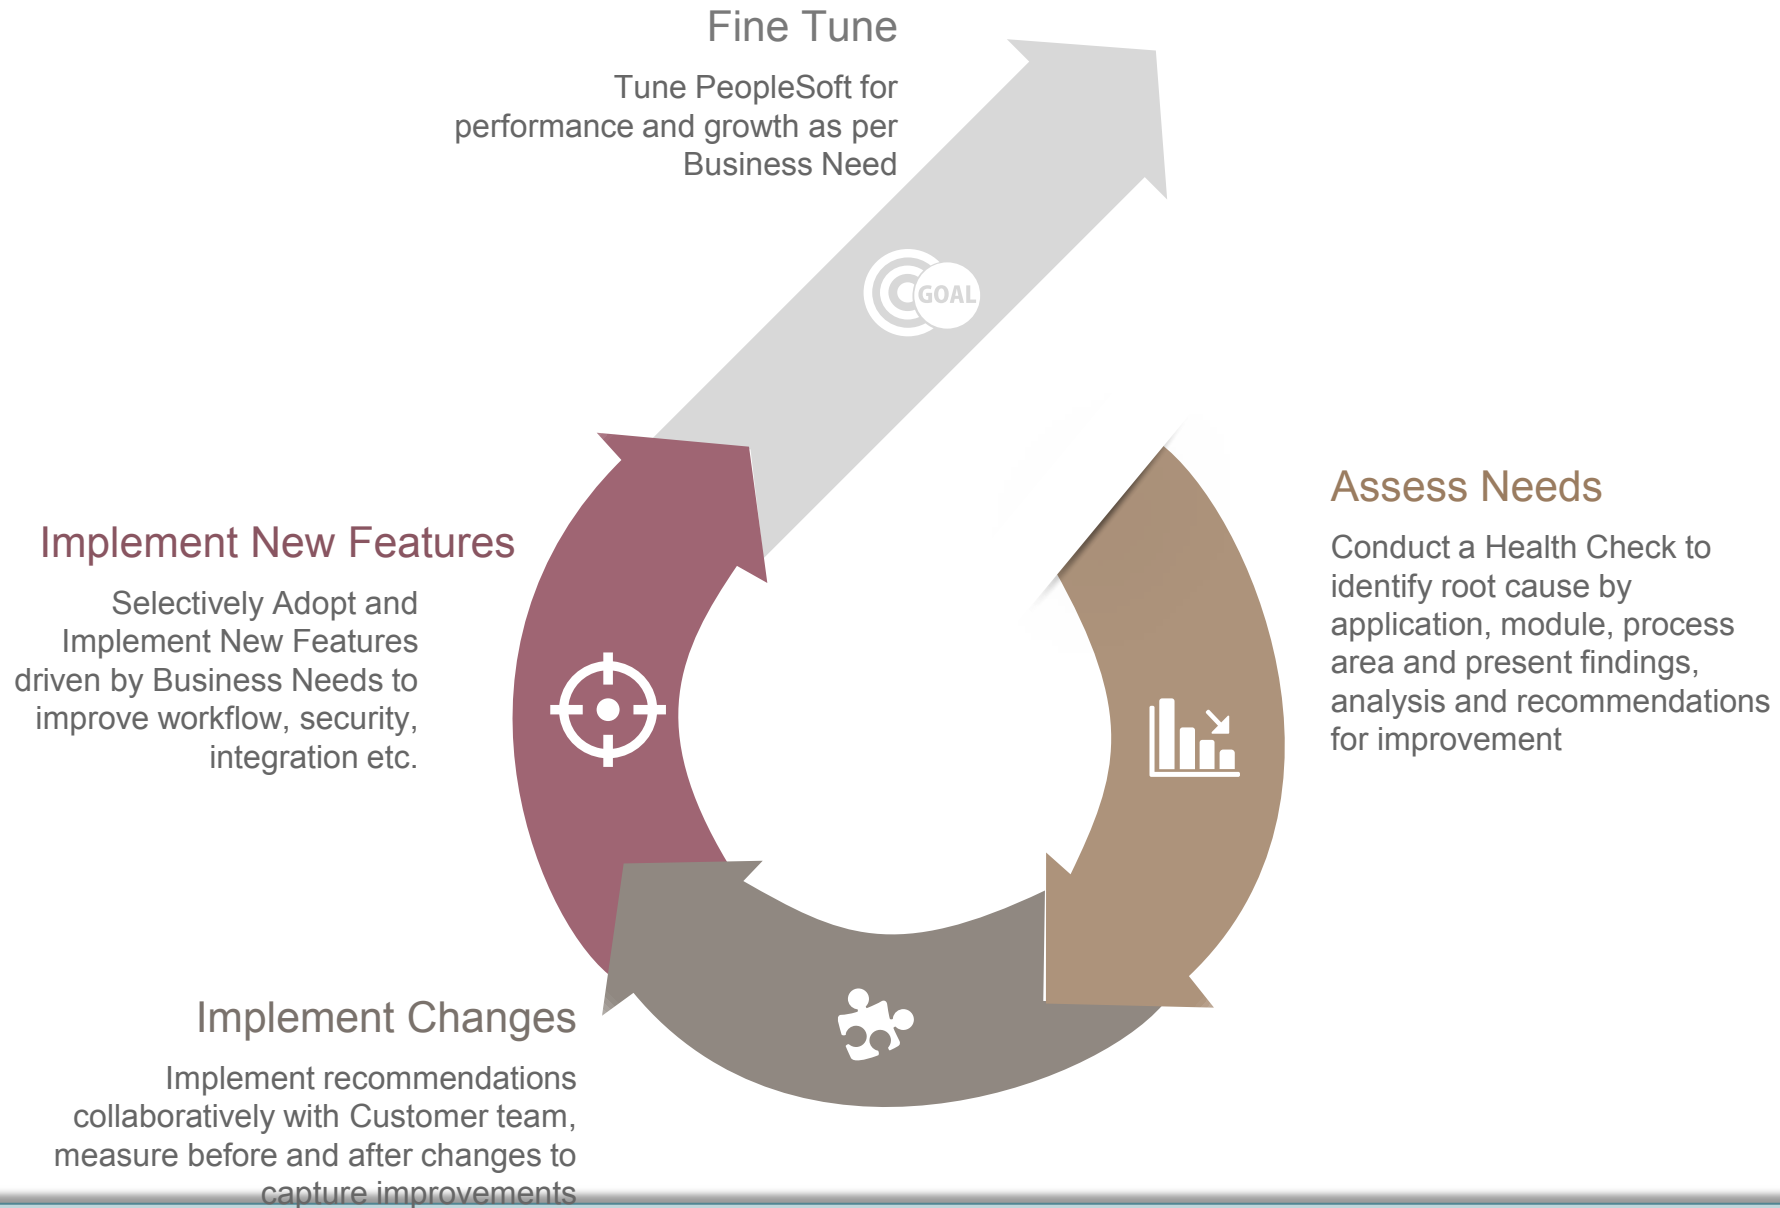

PeopleSoft Optimization Services