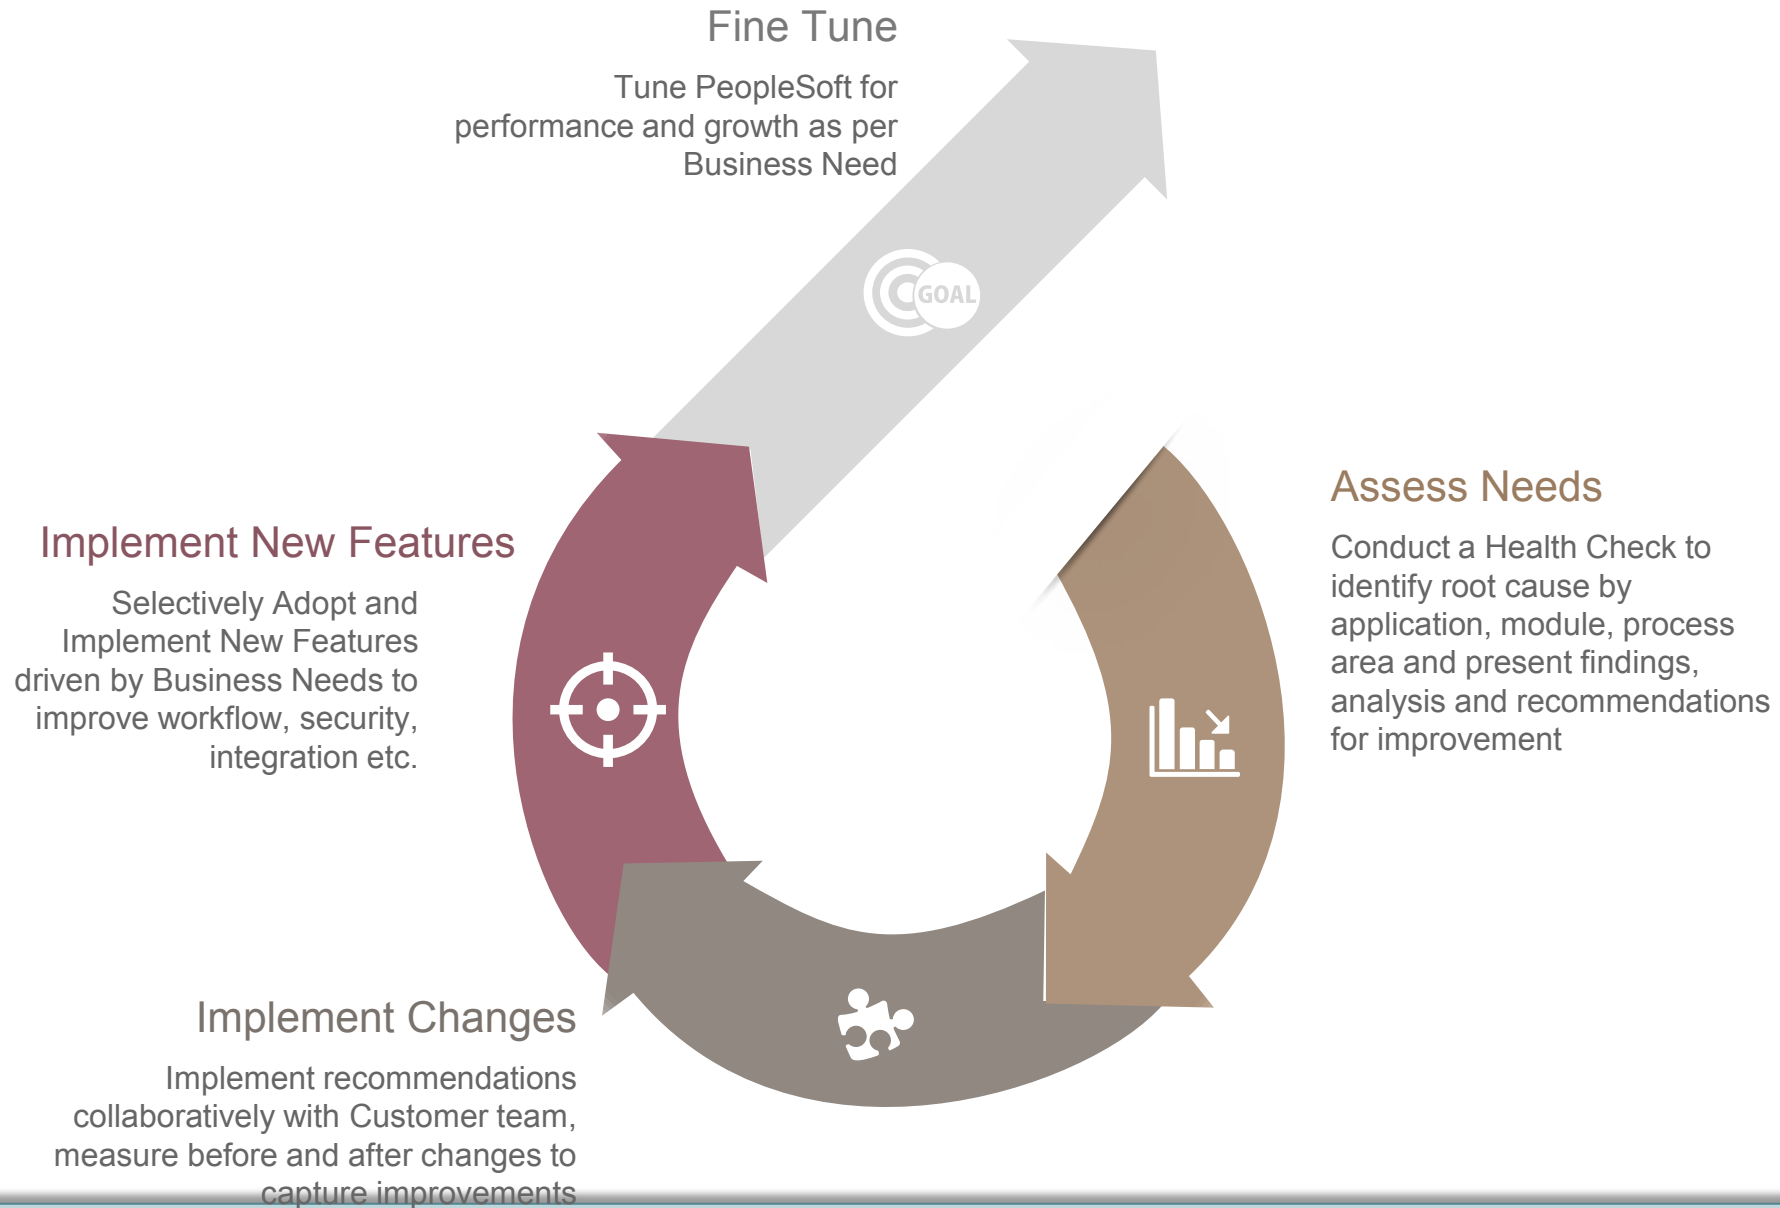

PeopleSoft V9.2 Technical and
Functional Upgrades, Functional
Regression Testing, Customization
Retrofit, Training

Upgrade on Cloud

Speed up upgrade using Oracle
Cloud and Cloud Manager

PeopleSoft Optimization Services

Integration and SOA Cloud

- ERP On Cloud to On-Prem, Cloud to Cloud integration,

Scalability Cloud

- Scale up for Open Enrollment, Period Close and other critical business events

DbaaS, Backup and DR Cloud